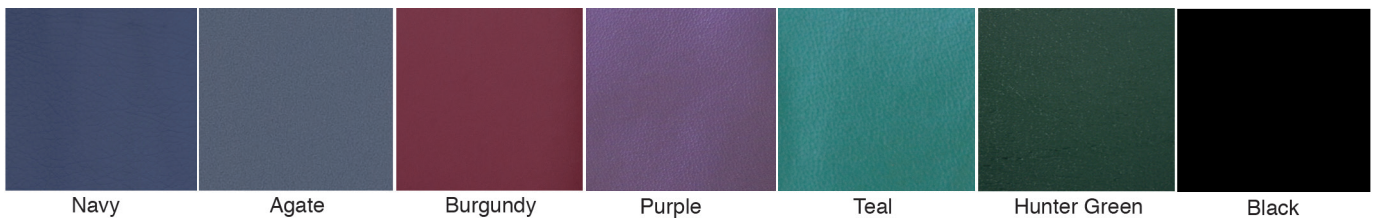

UPHOLSTERY COLORS

Solutions Upholstery: Available on all Solutions Series tables

Standard Upholstery Colors: Available on all Portable & Electric tables

Upgraded Natural Touch Upholstery: Optional on all Portable & Electric tables

Morning Dew, Sand Dune,
White Tie and Latte only
available on Signature Spa
Series tables.

LAMINATE, WOOD & STAIN CHOICES

for *Signature Spa Series*
Trolley Carts

Laminate Color Choices:

White

Storm Gray

Black

Tea Party

Timber

Acajou

Nightfall

Wood Color Choices:

Oak

Maple

Wood Stain Color Choices: