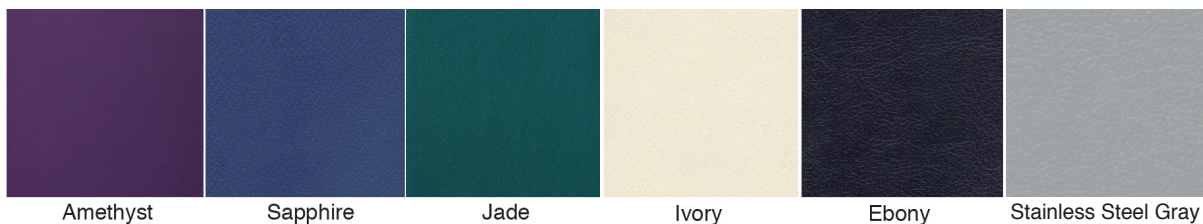

UPHOLSTERY COLORS

Solutions Upholstery: Available on all Solutions Series tables

Standard Upholstery Colors: Available on all Portable & Electric tables

Upgraded Natural Touch Upholstery: Optional on all Portable & Electric tables

Morning Dew, Sand Dune,
White Tie and Latte only
available on Signature Spa
Series tables.

LAMINATE, WOOD & STAIN CHOICES

for *Signature Spa Series*
Trolley Carts

Laminate Color Choices:

White

Storm Gray

Black

Tea Party

Timber

Acajou

Nightfall

Wood Color Choices:

Oak

Maple

Wood Stain Color Choices: