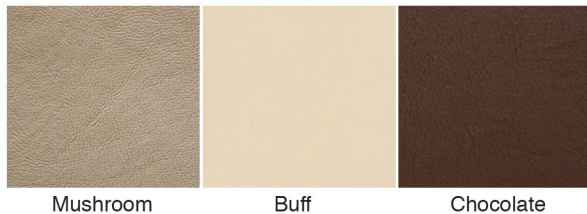

UPHOLSTERY COLORS

Solutions Upholstery: Available on all Solutions Series tables

Standard Upholstery Colors: Available on all Portable & Electric tables

Upgraded Natural Touch Upholstery: Optional on all Portable & Electric tables

Morning Dew, Sand Dune,
White Tie and Latte only
available on Signature Spa
Series tables.

LAMINATE, WOOD & STAIN CHOICES

for *Signature Spa Series*
Trolley Carts

Laminate Color Choices:

White

Storm Gray

Black

Tea Party

Timber

Acajou

Nightfall

Wood Color Choices:

Oak

Maple

Wood Stain Color Choices:

Wheat

Cinnamon

Sedona

Black Cherry

Black Walnut

Gray

Black

Acajou Laminate