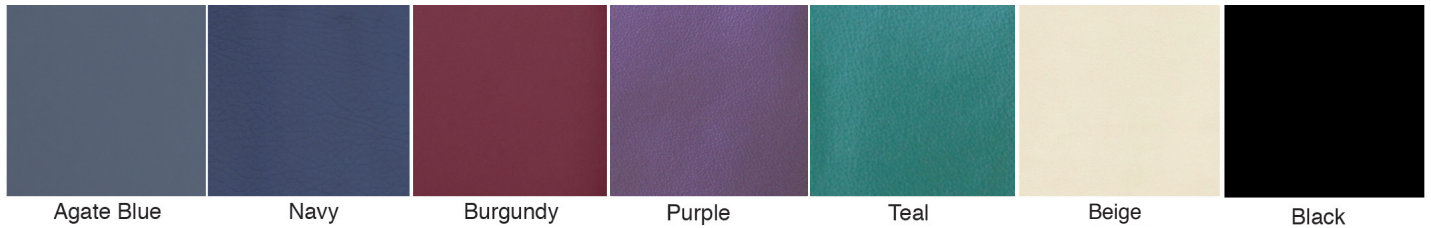

UPHOLSTERY COLORS

Solutions Upholstery: Available on all Solutions Series tables

Standard Upholstery Colors: Available on all Portable & Electric tables

Upgraded Natural Touch Upholstery: Optional on all Portable & Electric tables

Morning Dew, Sand Dune,
White Tie and Latte only
available on Signature Spa
Series tables.

LAMINATE, WOOD & STAIN CHOICES

for *Signature Spa Series*
Trolley Carts

Laminate Color Choices:

White

Storm Gray

Black

Tea Party

Timber

Acajou

Nightfall

Wood Color Choices:

Oak

Maple

Wood Stain Color Choices: