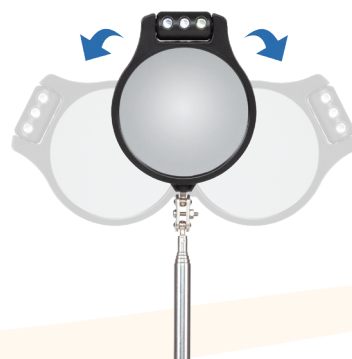

Big-Grip™ Telescoping Inspection Mirror

Enhanced functionality for self-care.

- Four-way articulating mirror angles any direction for visibility.
- Telescoping stainless steel rod extends an additional 23".
- Built-up soft non-slip handle for easy grasping.
- Includes an adjustable safety lanyard.
- Mirror diameter: 2.75" (7cm).
- Product length ranges from 13" to 36" (33 cm to 92 cm).
- Requires (2) CR2032 batteries (included).
- Not made with natural rubber latex.

NC28743 Big-Grip™ Telescoping Inspection Mirror

LED lights rotate 360° to illuminate dark areas

Distributed by: