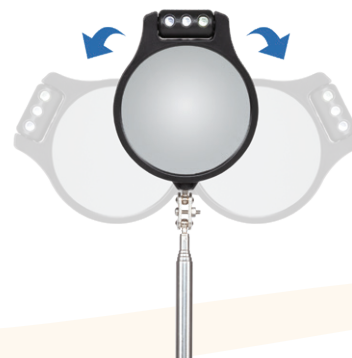

# Big-Grip™ Telescoping Inspection Mirror

## Enhanced functionality for self-care.

- Four-way articulating mirror angles any direction for visibility.
- Telescoping stainless steel rod extends an additional 23".
- Built-up soft non-slip handle for easy grasping.
- Includes an adjustable safety lanyard.
- Mirror diameter: 2.75" (7cm).
- Product length ranges from 13" to 36" (33 cm to 92 cm).
- Requires (2) CR2032 batteries (included).
- Not made with natural rubber latex.

NC28743 Big-Grip™ Telescoping Inspection Mirror

*LED lights rotate 360° to illuminate dark areas*